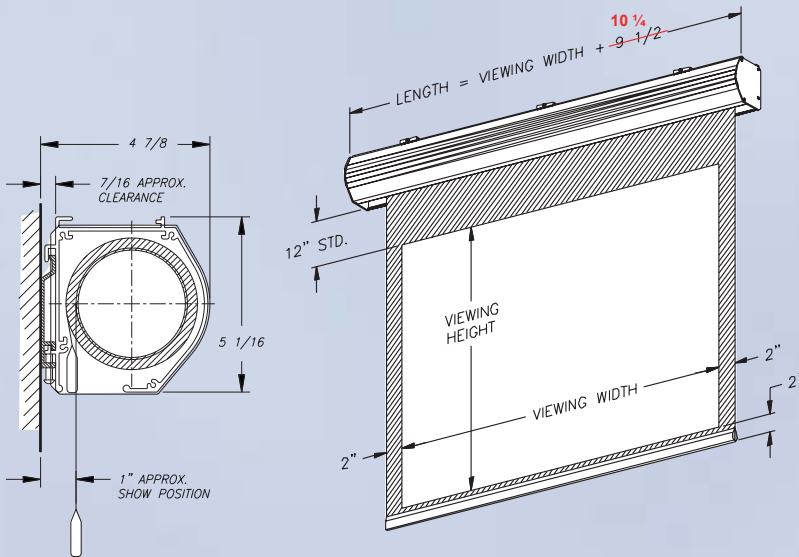

LECTRIC I

Feature-Packed Motorized Screen

Advanced Housing for Wall or Ceiling Mount

- Outstanding quality in a popular priced screen
- Vutec's exclusive E-Z Mounting System
- Features a motor-in-roller assembly for silent, dependable operation
- Heavy-duty extruded aluminum housing
- Vutec Housing features channels in back and top for easy wall or ceiling installation
- Housing colors available in white, black, and grey
- Available with Matte White, Vu-Flex Pro or SoundScreen acoustically transparent fabric
- Three position wall switch is included

Vutec's unique wall or ceiling-mounted housing

Diagonal	Viewing Area Format	Shipping Weight
----------	---------------------	-----------------

4:3 VIDEO		
72"-183cm	43.25" x 57.50" - 110cm x 146cm	38lbs.-17.27kg
78"-198cm	46.75" x 62.25" - 119cm x 158cm	40lbs.-18.18kg
84"-213cm	50.50" x 67.25" - 128 x 171cm	43lbs.-19.55kg
100"-254cm	60" x 80" - 152cm x 203cm	50lbs.-22.73kg
120"-305cm	72" x 96" - 182cm x 244cm	60lbs.-27.27kg
144"-366cm	86.25" x 115.25" - 219cm x 293cm	72lbs.-32.73kg
160"-406cm	96" x 128" - 243cm x 325cm	80lbs.-36.36kg
180"-457cm	108" x 144" - 274cm x 356cm	88lbs.-40kg
200"-508cm	119" x 159" - 302cm x 403cm	100lbs.-45.45kg

16:9 HDTV		
92"-234cm	45 x 80" - 114cm x 203cm	50lbs.-22.73kg
103"-262cm	50.50 x 89.75 - 128cm x 227cm	55lbs.-25kg
110"-279cm	54" x 96" - 137cm x 243cm	60 lbs.-27.27kg
123"-32cm	60" x 107" - 152cm x 272cm	72lbs.-32.73kg
147"-373cm	72" x 128" - 183cm x 325cm	80lbs.-36.36kg

Custom sizes available. Contact your Vutec Sales Partner for details.

*Vu-Flex Pro seamless up to sizes 300"

OPTIONS

Extra Drop
12" Standard

Additional leader available

Standard Case Colors
White and black