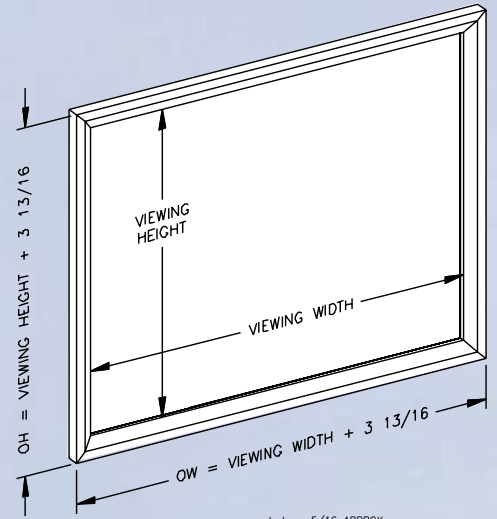

**NEW
FRAME**

VU-EASY Permanently Tensioned Wall Screen

OPTIONS

Black Velvet Frame

Attractive way to eliminate picture overscan

Vu-Easy Legs

For portable presentations height adjustable legs attach to screen with threaded knobs

- Outstanding quality and value
- Ultra flat viewing surface
- Custom sizes available
- Fabric secured to frame with Velcro
- Velcro assures a permanently tensioned screen
- Extruded aluminum frame
- Powder coated matte black frame for durability
- Optional black velvet frame available to absorb overscan
- Available in BriteWhite, PearlBrite, GreyDove, Rear-Vu and acoustically transparent SoundScreen Fabrics

Diagonal Viewing Area Format Shipping Weight

4:3 VIDEO		
72"-183cm	43.25" x 57.5" - 110cm x 146cm	25lbs.-11kg
78"-198cm	46.75" x 62.25" - 119cm x 302cm	26lbs.-12kg
84"-213cm	50.5" x 67.25" - 128cm x 325cm	28lbs.-13kg
100"-254cm	60" x 80" - 152cm x 386cm	30lbs.-14kg
120"-305cm	72" x 96" - 183cm x 465cm	33lbs.-15kg
144"-366cm	86.25" x 115.25" - 219cm x 556cm	37lbs.-17kg
160"-406cm	96" x 128" - 244cm x 620cm	45lbs.-20kg
180"-457cm	104.375" x 139.25" - 265cm x 353cm	50lbs.-22.73kg

16:9 HDTV		
92"-234cm	45" x 80" - 114cm x 203cm	29lbs.-13kg
103"-262cm	50.50" x 89.75" - 128cm x 228cm	30lbs.-14kg
110"-279cm	54" x 96" - 137cm x 224cm	31lbs.-14kg
123"-312cm	60" x 107" - 152cm x 272cm	34lbs.-16kg
133"-378cm	65" x 116" - 165cm x 295cm	40lbs.- 18kg
147"-373cm	72" x 128" - 183cm x 325cm	44lbs.-20kg