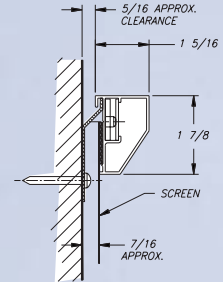

**NEW
FRAME**

VU-EASY Permanently Tensioned Wall Screen

OPTIONS

Black Velvet Frame

Attractive way to eliminate picture overscan

Vu-Easy Legs

For portable presentations height adjustable legs attach to screen with threaded knobs

- Outstanding quality and value
- Ultra flat viewing surface
- Custom sizes available
- Fabric secured to frame with Velcro
- Velcro assures a permanently tensioned screen
- Extruded aluminum frame
- Powder coated matte black frame for durability
- Optional black velvet frame available to absorb overscan
- Available in BriteWhite, PearlBrite, GreyDove, Rear-Vu and acoustically transparent SoundScreen Fabrics

Diagonal Viewing Area Format Shipping Weight

4:3 VIDEO		
72"-183cm	43.25" x 57.5" - 110cm x 146cm	25lbs.-11kg
78"-198cm	46.75" x 62.25" - 119cm x 302cm	26lbs.-12kg
84"-213cm	50.5" x 67.25" - 128cm x 325cm	28lbs.-13kg
100"-254cm	60" x 80" - 152cm x 386cm	30lbs.-14kg
120"-305cm	72" x 96" - 183cm x 465cm	33lbs.-15kg
144"-366cm	86.25" x 115.25" - 219cm x 556cm	37lbs.-17kg
160"-406cm	96" x 128" - 244cm x 620cm	45lbs.-20kg
180"-457cm	104.375" x 139.25" - 265cm x 353cm	50lbs.-22.73kg

16:9 HDTV		
92"-234cm	45" x 80" - 114cm x 203cm	29lbs.-13kg
103"-262cm	50.50" x 89.75" - 128cm x 228cm	30lbs.-14kg
110"-279cm	54" x 96" - 137cm x 224cm	31lbs.-14kg
123"-312cm	60" x 107" - 152cm x 272cm	34lbs.-16kg
133"-378cm	65" x 116" - 165cm x 295cm	40lbs.- 18kg
147"-373cm	72" x 128" - 183cm x 325cm	44lbs.-20kg